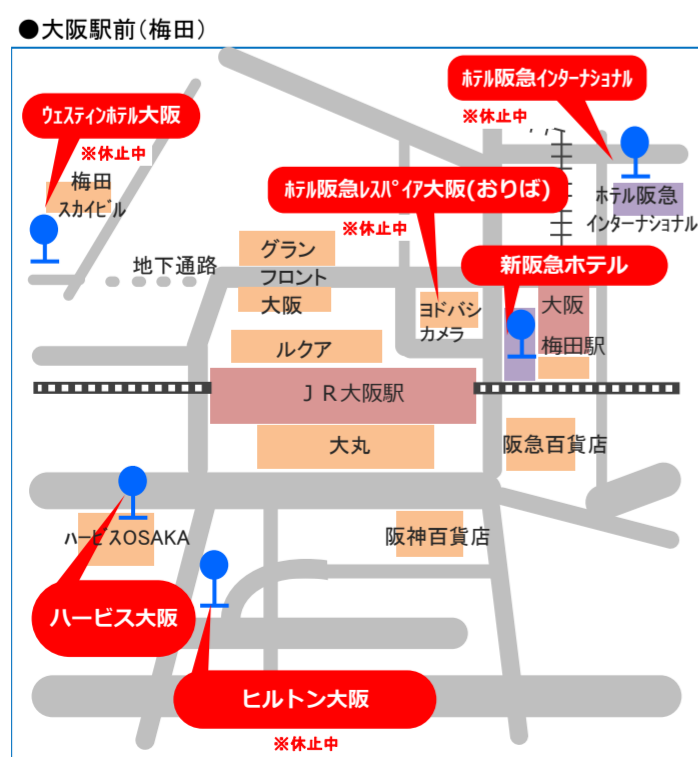

大阪駅前（梅田）発

関西空港発

Table with columns for departure times from Osaka Station (Umeji) to various destinations including Kansai Airport, Naniwa Station, and various hotels in Osaka.

Table with columns for departure times from Kansai Airport to various destinations including Osaka Station (Umeji), Naniwa Station, and various hotels in Osaka.

※関西空港着1便目、2便目、3便目は、第2ターミナル→第1ターミナルの順に到着します。

運行会社＝急：阪急観光バス、関：関西空港交通、神：阪神バス

のりば案内

運賃

Table showing fares for different routes and passenger types (Adult, Child, Return tickets).

ご案内

- List of service information including IC card usage, high-speed bus transfer fares, and contact details.

- Additional notes regarding bus boarding locations at Kansai Airport and Osaka Station.